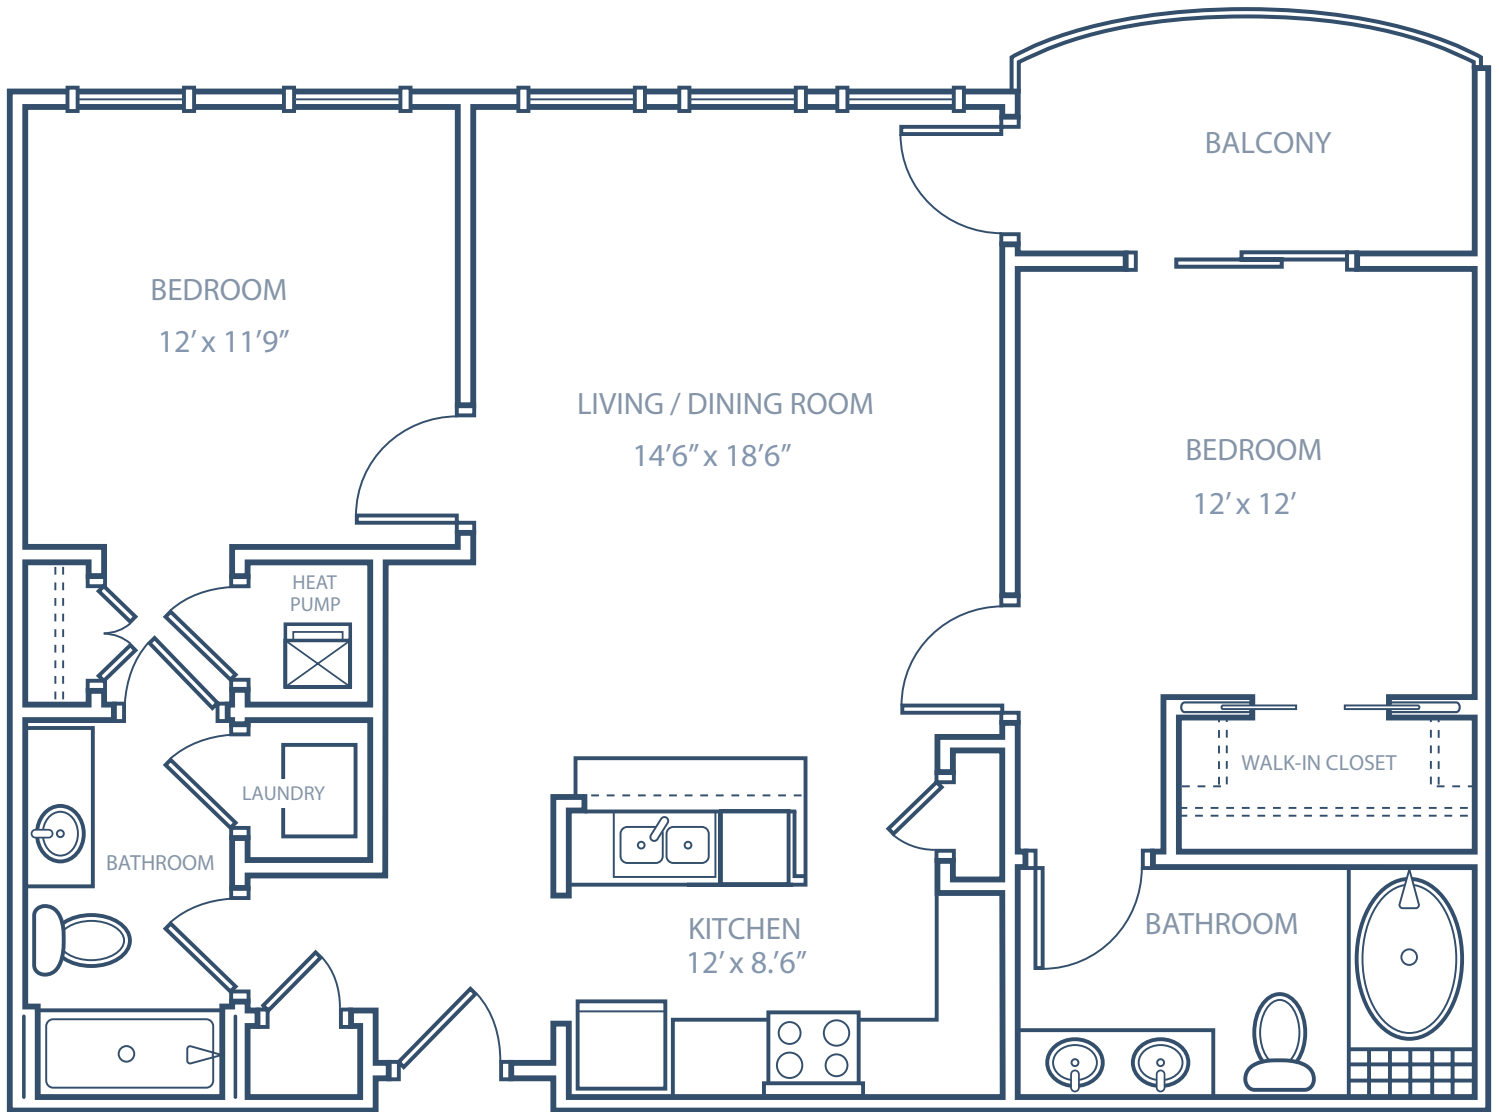

WESTHAVEN

FLOOR PLAN

TOTAL SQUARE FEET: 1065

Cascades Sales Office
25 Winooski Falls Way
Winooski, VT 05404
(P) 802.654.7444
www.cascadesvt.com

FLOOR PLANS SUBJECT TO CHANGE
DRAWING NOT TO SCALE

the Cascades
AT WINOOSKI FALLS