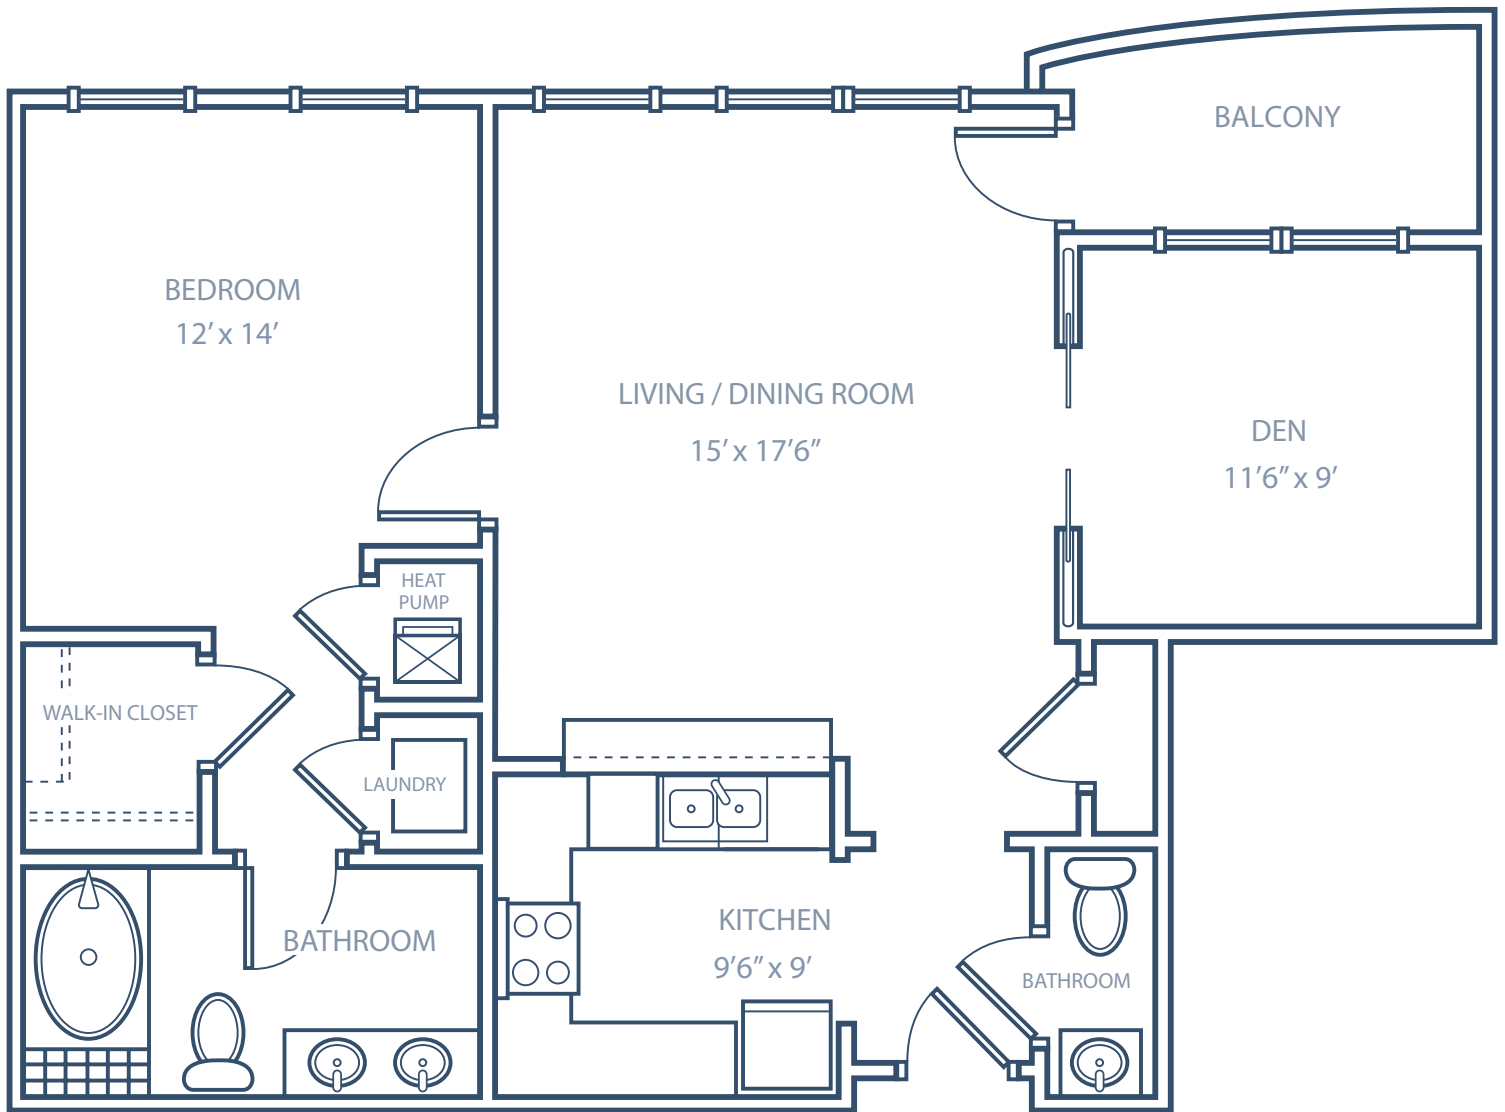

NEWPORT

FLOOR PLAN

TOTAL SQUARE FEET: 952

Cascades Sales Office
25 Winooski Falls Way
Winooski, VT 05404
(P) 802.654.7444
www.cascadesvt.com

FLOOR PLANS SUBJECT TO CHANGE
DRAWING NOT TO SCALE

the Cascades
AT WINOOSKI FALLS