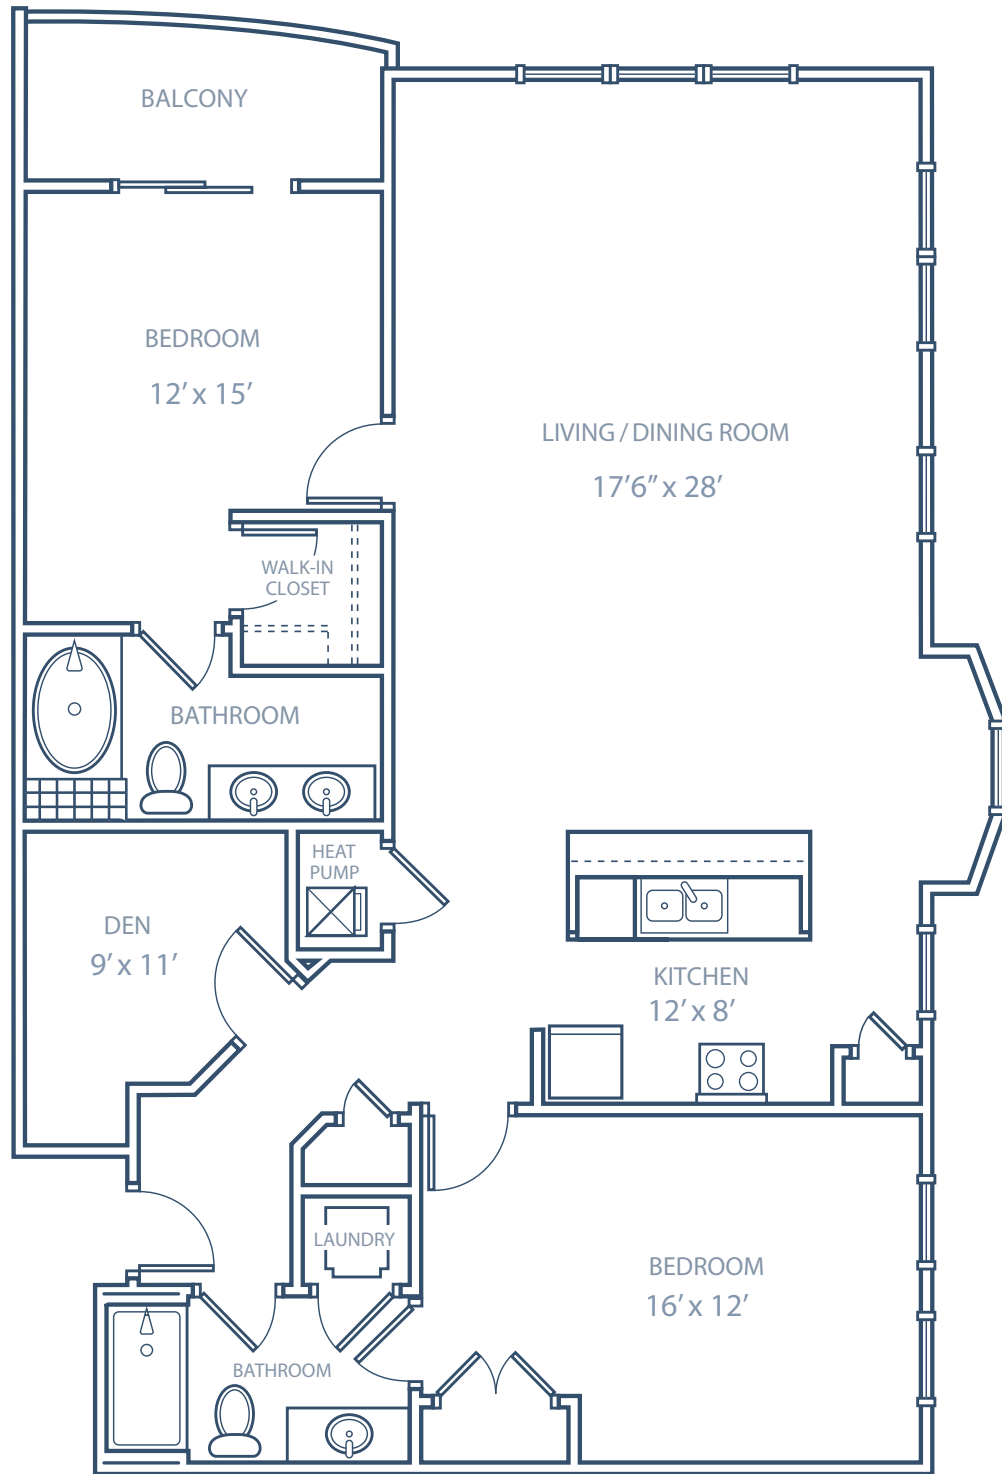

STOWE

FLOOR PLAN

TOTAL SQUARE FEET: 1521

Cascades Sales Office
25 Winooski Falls Way
Winooski, VT 05404
(P) 802.654.7444
www.cascadesvt.com

FLOOR PLANS SUBJECT TO CHANGE
DRAWING NOT TO SCALE